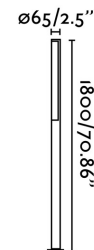

BERET-3 LED Pole lamp h 180cm

Ref. 75524

BERET is a trendy and simple set for outdoor lighting, which incorporates LED technology and comprises two beacon lamps and one lamppost. This LED lamp post is 180cm tall, and it is built in aluminium, with an opal PMMA diffuser. The light source is SMD LED 16W 4000K 625Lm. This lamppost is perfect to light up your garden.

Class: I

Material: Aluminium PMMA opal diffuser

Designer:

Recommended bulb:

Length: 65 mm

Net Width: 65 mm

Height: 1800 mm

Diameter: 65 Ø

Net Weight: 3.70 kg

Volume: 0.02050 m3

8421776065758