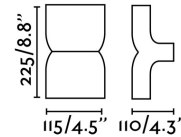

### Specifications

<b>Bulb:</b>	2xGU10 35W
<b>Bulb included:</b>	No
<b>Transformer:</b>	
<b>Transformer included:</b>	No
<b>Voltage:</b>	100-240V
<b>Operating Frequency:</b>	50/60Hz
<b>IP:</b>	44
<b>Class:</b>	I
<b>Material:</b>	Aluminium die casting with a transparent glass diffuser
<b>Designer:</b>	ALEX & MANEL LLUSCÀ
<b>Recommended bulb:</b>	17317
<b>Description of recommended Bulb:</b>	BULB GU10 LED 8W 4000K 38°
<b>Length:</b>	110 mm
<b>Net Width:</b>	115 mm
<b>Height:</b>	225 mm
<b>Net Weight:</b>	0.97 kg
<b>Volume:</b>	0.00350 m3