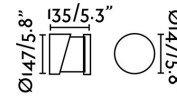

Specifications

Bulb:	1X E27 MAX 15W LED
Bulb included:	No
Transformer:	Driver
Transformer included:	No
Voltage:	100-240V
Operating Frequency:	50/60Hz
IP:	65
Class:	II
Material:	Cement and opal glass diffuser
Designer:	ALEX & MANEL LLUSCÀ
Height:	135 mm
Diameter:	147 Ø
Net Weight:	1.57 kg
Volume:	0.01058 m3