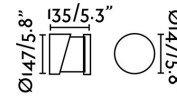

### Specifications

<b>Bulb:</b>	1X E27 G45 MAX 15W LED
<b>Bulb included:</b>	No
<b>Transformer:</b>	Driver
<b>Transformer included:</b>	No
<b>Voltage:</b>	100-240V
<b>Operating Frequency:</b>	
<b>IP:</b>	65
<b>Class:</b>	I
<b>Material:</b>	Cement and opal glass diffuser
<b>Designer:</b>	ALEX & MANEL LLUSCÀ
<b>Recommended bulb:</b>	
<b>Height:</b>	135 mm
<b>Diameter:</b>	147 Ø
<b>Net Weight:</b>	1.57 kg
<b>Volume:</b>	0.01097 m3