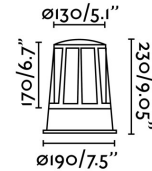

### Specifications

<b>Bulb:</b>	1 x E27 20W
<b>Bulb included:</b>	No
<b>Transformer:</b>	
<b>Transformer included:</b>	No
<b>Voltage:</b>	100-240V
<b>IP:</b>	54
<b>Class:</b>	I
<b>Material:</b>	aluminium die casting with a translucent glass diffuser
<b>Designer:</b>	
<b>Recommended bulb:</b>	17463
<b>Description of recommended Bulb:</b>	BULB STANDARD MATT LED E27 7W 2700K 800Lm
<b>Length:</b>	190 mm
<b>Net Width:</b>	190 mm
<b>Height:</b>	230 mm
<b>Diameter:</b>	190 Ø
<b>Net Weight:</b>	2.70 kg
<b>Volume:</b>	0.01204 m3