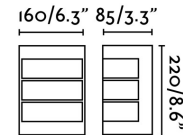

### Specifications

<b>Bulb:</b>	1 x E27 15W
<b>Bulb included:</b>	No
<b>Transformer:</b>	
<b>Transformer included:</b>	No
<b>Voltage:</b>	100-240V
<b>Operating Frequency:</b>	50/60Hz
<b>IP:</b>	54
<b>Class:</b>	II
<b>Material:</b>	Stainless steel 304 and opal polycarbonate diffuser
<b>Designer:</b>	
<b>Recommended bulb:</b>	17463
<b>Description of recommended Bulb:</b>	BULB STANDARD MATT LED E27 7W 2700K 800Lm
<b>Length:</b>	160 mm
<b>Net Width:</b>	85 mm
<b>Height:</b>	220 mm
<b>Net Weight:</b>	0.60 kg
<b>Volume:</b>	0.00422 m3