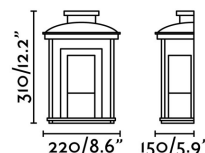

### Specifications

<b>Bulb:</b>	1 x E27 20W
<b>Bulb included:</b>	No
<b>Transformer:</b>	
<b>Transformer included:</b>	No
<b>Voltage:</b>	100-240V
<b>IP:</b>	44
<b>Class:</b>	I
<b>Material:</b>	Die cast aluminium, opal glass diffuser and transparent polycarbonate
<b>Designer:</b>	ALEX & MANEL LLUSCÀ
<b>Recommended bulb:</b>	17437
<b>Description of recommended Bulb:</b>	BULB T45 MATT LED E27 5W
<b>Length:</b>	220 mm
<b>Net Width:</b>	150 mm
<b>Height:</b>	310 mm
<b>Net Weight:</b>	1.80 kg
<b>Volume:</b>	0.01178 m3