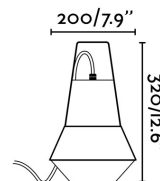

### Specifications

<b>Bulb:</b>	1XE27 20W
<b>Bulb included:</b>	No
<b>Transformer:</b>	
<b>Transformer included:</b>	No
<b>Voltage:</b>	100-240V
<b>IP:</b>	54
<b>Class:</b>	II
<b>Material:</b>	Aluminium and PEMD diffuser
<b>Designer:</b>	NAHTRANG
<b>Recommended bulb:</b>	17463
<b>Description of recommended Bulb:</b>	BULB STANDARD MATT LED E27 7W 2700K 800Lm
<b>Length:</b>	200 mm
<b>Net Width:</b>	200 mm
<b>Height:</b>	320 mm
<b>Net Weight:</b>	0.68 kg
<b>Volume:</b>	0.01300 m3