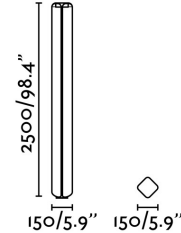

## BU-OH LED Dark grey pole lamp

Ref. 71209

BU-OH is a designer set for outdoor lighting. Dark grey pole lamp designed by Estudi Ribaudí. The light source, which seems the owl's eyes, is LED 40W warm light integrated. It gives light on all four sides.

### Specifications

<b>Bulb:</b>	4 X SMD LED 10W 3000K 2700Lm
<b>Bulb included:</b>	Yes
<b>Transformer:</b>	Driver
<b>Transformer included:</b>	Yes
<b>Voltage:</b>	100-240V
<b>Operating Frequency:</b>	50/60Hz
<b>IP:</b>	65
<b>Class:</b>	I
<b>Material:</b>	Die casting aluminium and polycarbonate difusser
<b>Designer:</b>	ESTUDI RIBAUDÍ
<b>Recommended bulb:</b>	
<b>Net Width:</b>	150 mm
<b>Height:</b>	2500 mm
<b>Diameter:</b>	240 Ø
<b>Net Weight:</b>	15.60 kg
<b>Volume:</b>	0.15751 m3