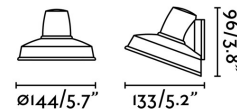

Specifications

Bulb:	1x GU10 MAX 8W
Bulb included:	No
Transformer:	
Transformer included:	No
Voltage:	100-240V
Operating Frequency:	50/60Hz
IP:	44
Class:	I
Material:	Aluminium and transparent glass diffuser
Designer:	ALEX & MANEL LLUSCÀ
Recommended bulb:	17324
Description of recommended Bulb:	BULB GU10 LED 8W 2700K 60° BLACK
Net Width:	133 mm
Height:	96 mm
Diameter:	144 Ø
Net Weight:	0.46 kg
Volume:	0.00318 m3