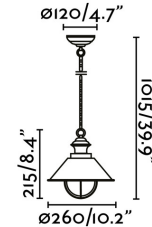

NÁUTICA-1P Rust pendant lamp

Ref. 71138

Classic outdoor pendant lamp made from metal with a bubble glass diffuser.

Specifications

Bulb:	1 x E27 11W
Bulb included:	No
Transformer:	
Transformer included:	No
Voltage:	100-240V
Operating Frequency:	50/60Hz
IP:	33
Class:	I
Material:	Metal and bubble glass diffuser
Designer:	
Recommended bulb:	17463
Description of recommended Bulb:	BULB STANDARD MATT LED E27 7W 2700K 800Lm
Length:	260 mm
Net Width:	260 mm
Height:	1015 mm
Diameter:	260 Ø
Net Weight:	1.20 kg
Volume:	0.02018 m3