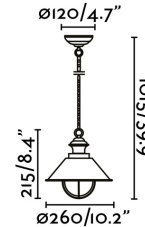

Specifications

Bulb:	1 X E27 11W
Bulb included:	No
Transformer:	
Transformer included:	No
Voltage:	100-240V
Operating Frequency:	50/60Hz
IP:	33
Class:	I
Material:	Metal and bubble glass diffuser
Recommended bulb:	17437
Description of recommended Bulb:	BULB T45 MATT LED E27 5W
Length:	260 mm
Net Width:	260 mm
Height:	1015 mm
Diameter:	260 Ø
Net Weight:	1.10 kg
Volume:	0.02018 m3