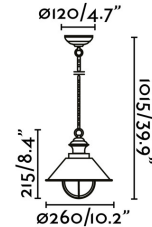

Specifications

Bulb:	1 X E27 11W
Bulb included:	No
Transformer:	
Transformer included:	No
Voltage:	100-240V
Operating Frequency:	50/60Hz
IP:	33
Class:	I
Material:	Metal and bubble glass diffuser
Recommended bulb:	17437
Description of recommended Bulb:	BULB T45 MATT LED E27 5W
Length:	260 mm
Net Width:	260 mm
Height:	1015 mm
Diameter:	260 Ø
Net Weight:	1.10 kg
Volume:	0.02018 m3