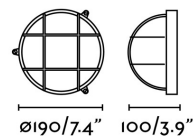

Specifications

Bulb:	1 x E27 60W
Bulb included:	No
Transformer:	
Transformer included:	No
Voltage:	100-240V
Operating Frequency:	50/60Hz
IP:	65
Class:	I
Material:	Brass and transparent glass
Recommended bulb:	17463
Description of recommended Bulb:	BULB STANDARD MATT LED E27 7W 2700K 800Lm
Length:	190 mm
Net Width:	100 mm
Height:	190 mm
Diameter:	190 Ø
Net Weight:	1.60 kg
Volume:	0.00431 m3