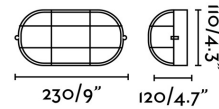

### Specifications

<b>Bulb:</b>	1 x E27 60W
<b>Bulb included:</b>	No
<b>Transformer:</b>	
<b>Transformer included:</b>	No
<b>Voltage:</b>	100-240V
<b>Operating Frequency:</b>	50/60Hz
<b>IP:</b>	65
<b>Class:</b>	I
<b>Material:</b>	Brass and opal glass
<b>Designer:</b>	
<b>Recommended bulb:</b>	17463
<b>Description of recommended Bulb:</b>	BULB STANDARD MATT LED E27 7W 2700K 800Lm
<b>Length:</b>	230 mm
<b>Net Width:</b>	120 mm
<b>Height:</b>	110 mm
<b>Net Weight:</b>	1.40 kg
<b>Volume:</b>	0.00412 m3