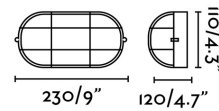

### Specifications

<b>Bulb:</b>	1 x E27 60W
<b>Bulb included:</b>	No
<b>Transformer:</b>	
<b>Transformer included:</b>	No
<b>Voltage:</b>	100-240V
<b>IP:</b>	65
<b>Class:</b>	I
<b>Material:</b>	Brass and opal glass
<b>Designer:</b>	
<b>Recommended bulb:</b>	17463
<b>Description of recommended Bulb:</b>	BULB STANDARD MATT LED E27 7W 2700K 800Lm
<b>Length:</b>	230 mm
<b>Net Width:</b>	120 mm
<b>Height:</b>	110 mm
<b>Net Weight:</b>	1.40 kg
<b>Volume:</b>	0.00412 m3