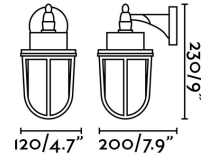

## NAHIR Brass wall lamp

Ref. 70992

Wall lamp with a classic style made of brass. This outdoor wall lamp is ideal for the lighting of gardens and terraces. Thanks to its main material, brass, it is also suitable for installing in areas where environmental conditions require a high strength material. In addition, this luminaire features IP44. Made in Europe.

### Specifications

<b>Bulb:</b>	1 X E27 60 W
<b>Bulb included:</b>	No
<b>Transformer:</b>	
<b>Transformer included:</b>	No
<b>Voltage:</b>	100-240V
<b>Operating Frequency:</b>	50/60Hz
<b>IP:</b>	44
<b>Class:</b>	I
<b>Material:</b>	Brass and glass diffuser
<b>Designer:</b>	
<b>Recommended bulb:</b>	17463
<b>Description of recommended Bulb:</b>	BULB STANDARD MATT LED E27 7W 2700K 800Lm
<b>Length:</b>	200 mm
<b>Net Width:</b>	120 mm
<b>Height:</b>	210 mm
<b>Diameter:</b>	120 Ø
<b>Net Weight:</b>	2.06 kg