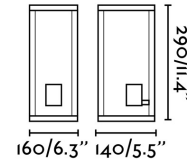

NALA Dark grey wall lamp

Ref. 70773

NALA is a wall lamp for outdoor lighting, it has a classic style. This wall lamp is ideal for the decorative lighting of gardens and terraces .

Specifications

Bulb:	1 X E27
Bulb included:	No
Transformer:	
Transformer included:	No
Voltage:	100-240V
Operating Frequency:	
IP:	54
Class:	I
Material:	Aluminium and transparent glass diffuser
Recommended bulb:	17426
Description of recommended Bulb:	BULB STANDARD FILAMENT LED AMBER E27 4W 2200K
Length:	160 mm
Net Width:	140 mm
Height:	290 mm
Net Weight:	2.20 kg
Volume:	0.00140 m3