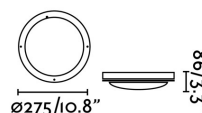

YEN Grey celing lamp

Ref. 70690

Classic outdoor wall lamp made from aluminium with a polycarbonate opal diffuser.

Specifications

Bulb:	1 x E27 60W
Bulb included:	No
Transformer:	
Transformer included:	No
Voltage:	100-240V
Operating Frequency:	50/60Hz
IP:	54
Class:	I
Material:	aluminium with an opal polycarbonate diffuser
Recommended bulb:	17463
Description of recommended Bulb:	BULB STANDARD MATT LED E27 7W 2700K 800Lm
Length:	275 mm
Net Width:	86 mm
Height:	86 mm
Diameter:	275 Ø
Net Weight:	1.24 kg
Volume:	0.00698 m3