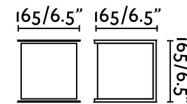

KUBICK Dark grey wall lamp

Ref. 70689

Modern outdoor wall lamp made from aluminium die casting with a PVC opal diffuser.

Specifications

Bulb:	1 x E27 60W
Bulb included:	No
Transformer:	
Transformer included:	No
Voltage:	100-240V
IP:	44
Class:	I
Material:	aluminium die casting with an opal PVC diffuser
Designer:	
Recommended bulb:	17463
Description of recommended Bulb:	BULB STANDARD MATT LED E27 7W 2700K 800Lm
Length:	165 mm
Net Width:	165 mm
Height:	165 mm
Net Weight:	1.21 kg
Volume:	0.00582 m3