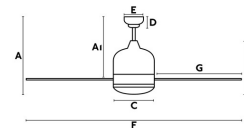

Specifications

Transformer:

Transformer included:	No
Voltage:	220-240V
Operating Frequency:	50Hz
IP:	20
Class:	I
Material:	Motor made from steel and MDF blades
Length:	1060 mm
Height:	370 mm
Diameter:	1060 Ø
Net Weight:	5.30 kg
Volume:	0.02950 m ³