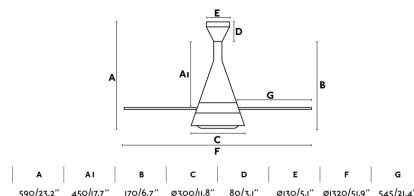

WIND White ceiling fan

Ref. 33392

WIND is a modern ceiling fan designed by Jordi Busquets, conceived to provide well-being and rest. Motor made of steel, wooden blades, finished in white, with glass diffuser. It offers 3 adjustable speeds with a 15,8-34,2-58,2W consumption and 96-146-195 revolutions per minute depending on speed. This ceiling fan with light comes with a reverse summer-winter function, so you can also use it in winter, improving the efficiency of your heating system.

Specifications

Bulb:	2 x E27 20W
Bulb included:	No
Transformer:	
Transformer included:	Yes
Voltage:	220-240V
Operating Frequency:	50Hz
IP:	20
Class:	I
Material:	Motor made from steel and blades from plywood with an opal glass difusser
Designer:	JORDI BUSQUETS
Recommended bulb:	17463
Description of recommended Bulb:	BULB STANDARD MATT LED E27 7W 2700K 800Lm
Length:	1320 mm
Net Width:	1320 mm
Height:	590 mm
Diameter:	1320 Ø
Net Weight:	9.20 kg
Volume:	0.07641 m3