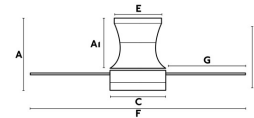

TONSAY White ceiling fan

Ref. 33384

Ceiling fan suitable for rooms from 17,6m2. Motor made from steel and blades from wood with an opal glass difusser. The color of blades are white and maple, reversibles. Operated by remote control, (included) setted up with 3 dimmable speeds 83-132-180 rpm which correspond to the following consumptions of 10,2-24,7-46w. This ceiling fan has winter / summer function. Airflow: 145,63 m3 min / 5143 CFM

Specifications

Bulb:	2 x E27 15W 2700K
Bulb included:	No
Transformer:	
Transformer included:	No
Voltage:	230V
Operating Frequency:	50Hz
IP:	20
Class:	I
Material:	Motor made from steel and blades from wood with an opal glass difusser
Recommended bulb:	17463
Description of recommended Bulb:	BULB STANDARD MATT LED E27 7W 2700K 800Lm
Length:	1320 mm
Net Width:	1320 mm
Height:	300 mm
Diameter:	1320 Ø
Net Weight:	7.90 kg
Volume:	0.04848 m3

A	AI	B	C	D	E	F	G
305/12"	270/10.6"	300/11.8"	Ø238/9.34"	-	Ø190/7.5"	Ø1320/51.9"	555/20.06"

8421776045835