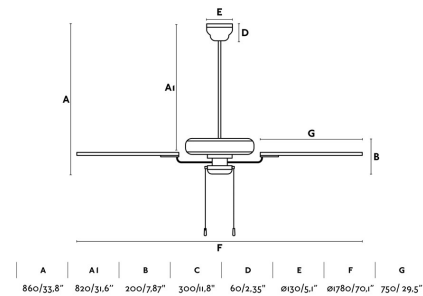

NISOS Brown ceiling fan

Ref. 33363

Ceiling fan without light suitable for rooms from 17,6m2 .
Motor made from aluminium and blades from mdf wood .
The color of blades are cherry and dark walnut,
reversible. Operated by pull chain, setted up with 3
dimmable speeds 60/85/120 rpm which correspond to
the following consumptions of 40/60/90w. This ceiling
fan has winter / summer function. This ceiling fan is
suitable for inclining roof.

Specifications

Transformer:

Transformer included:	No
Voltage:	220-240V
Operating Frequency:	50Hz
IP:	20
Class:	I
Material:	Motor made from aluminium and blades from MDF wood
Length:	1780 mm
Net Width:	1780 mm
Height:	860 mm
Diameter:	1780 Ø
Net Weight:	7.25 kg
Volume:	0.04175 m3