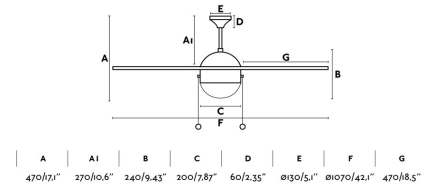

VENETO White ceiling fan

Ref. 33318

Modern-style brown ceiling fan ideal for the ventilation of areas over 17.6m². Motor built in steel, reversible wooden blades finished in wenge/cherry, and opal glass diffuser. Operated on remote control (included). It offers 3 adjustable speeds with a consumption of 14-25-46W and 120-168-211 revolutions per minute depending on speed. This fan comes with a reverse function, so you can also use it in winter, improving the efficiency of your heating system. This ceiling fan is suitable for inclining roof and to install directly to the roof. Airflow: 108,40 m³ min / 3224 CFM

Specifications

Bulb:	1 x E27 40W
Bulb included:	No
Transformer:	
Transformer included:	No
Voltage:	230V
Operating Frequency:	50Hz
IP:	20
Class:	I
Material:	Motor made from steel and blades from MDF wood with an opal glass difusser
Recommended bulb:	17462
Description of recommended Bulb:	BULB G45 MATT LED E27 4W 2700K
Length:	1070 mm
Net Width:	1070 mm
Height:	440 mm
Diameter:	1070 Ø
Net Weight:	5.80 kg
Volume:	0.02994 m ³